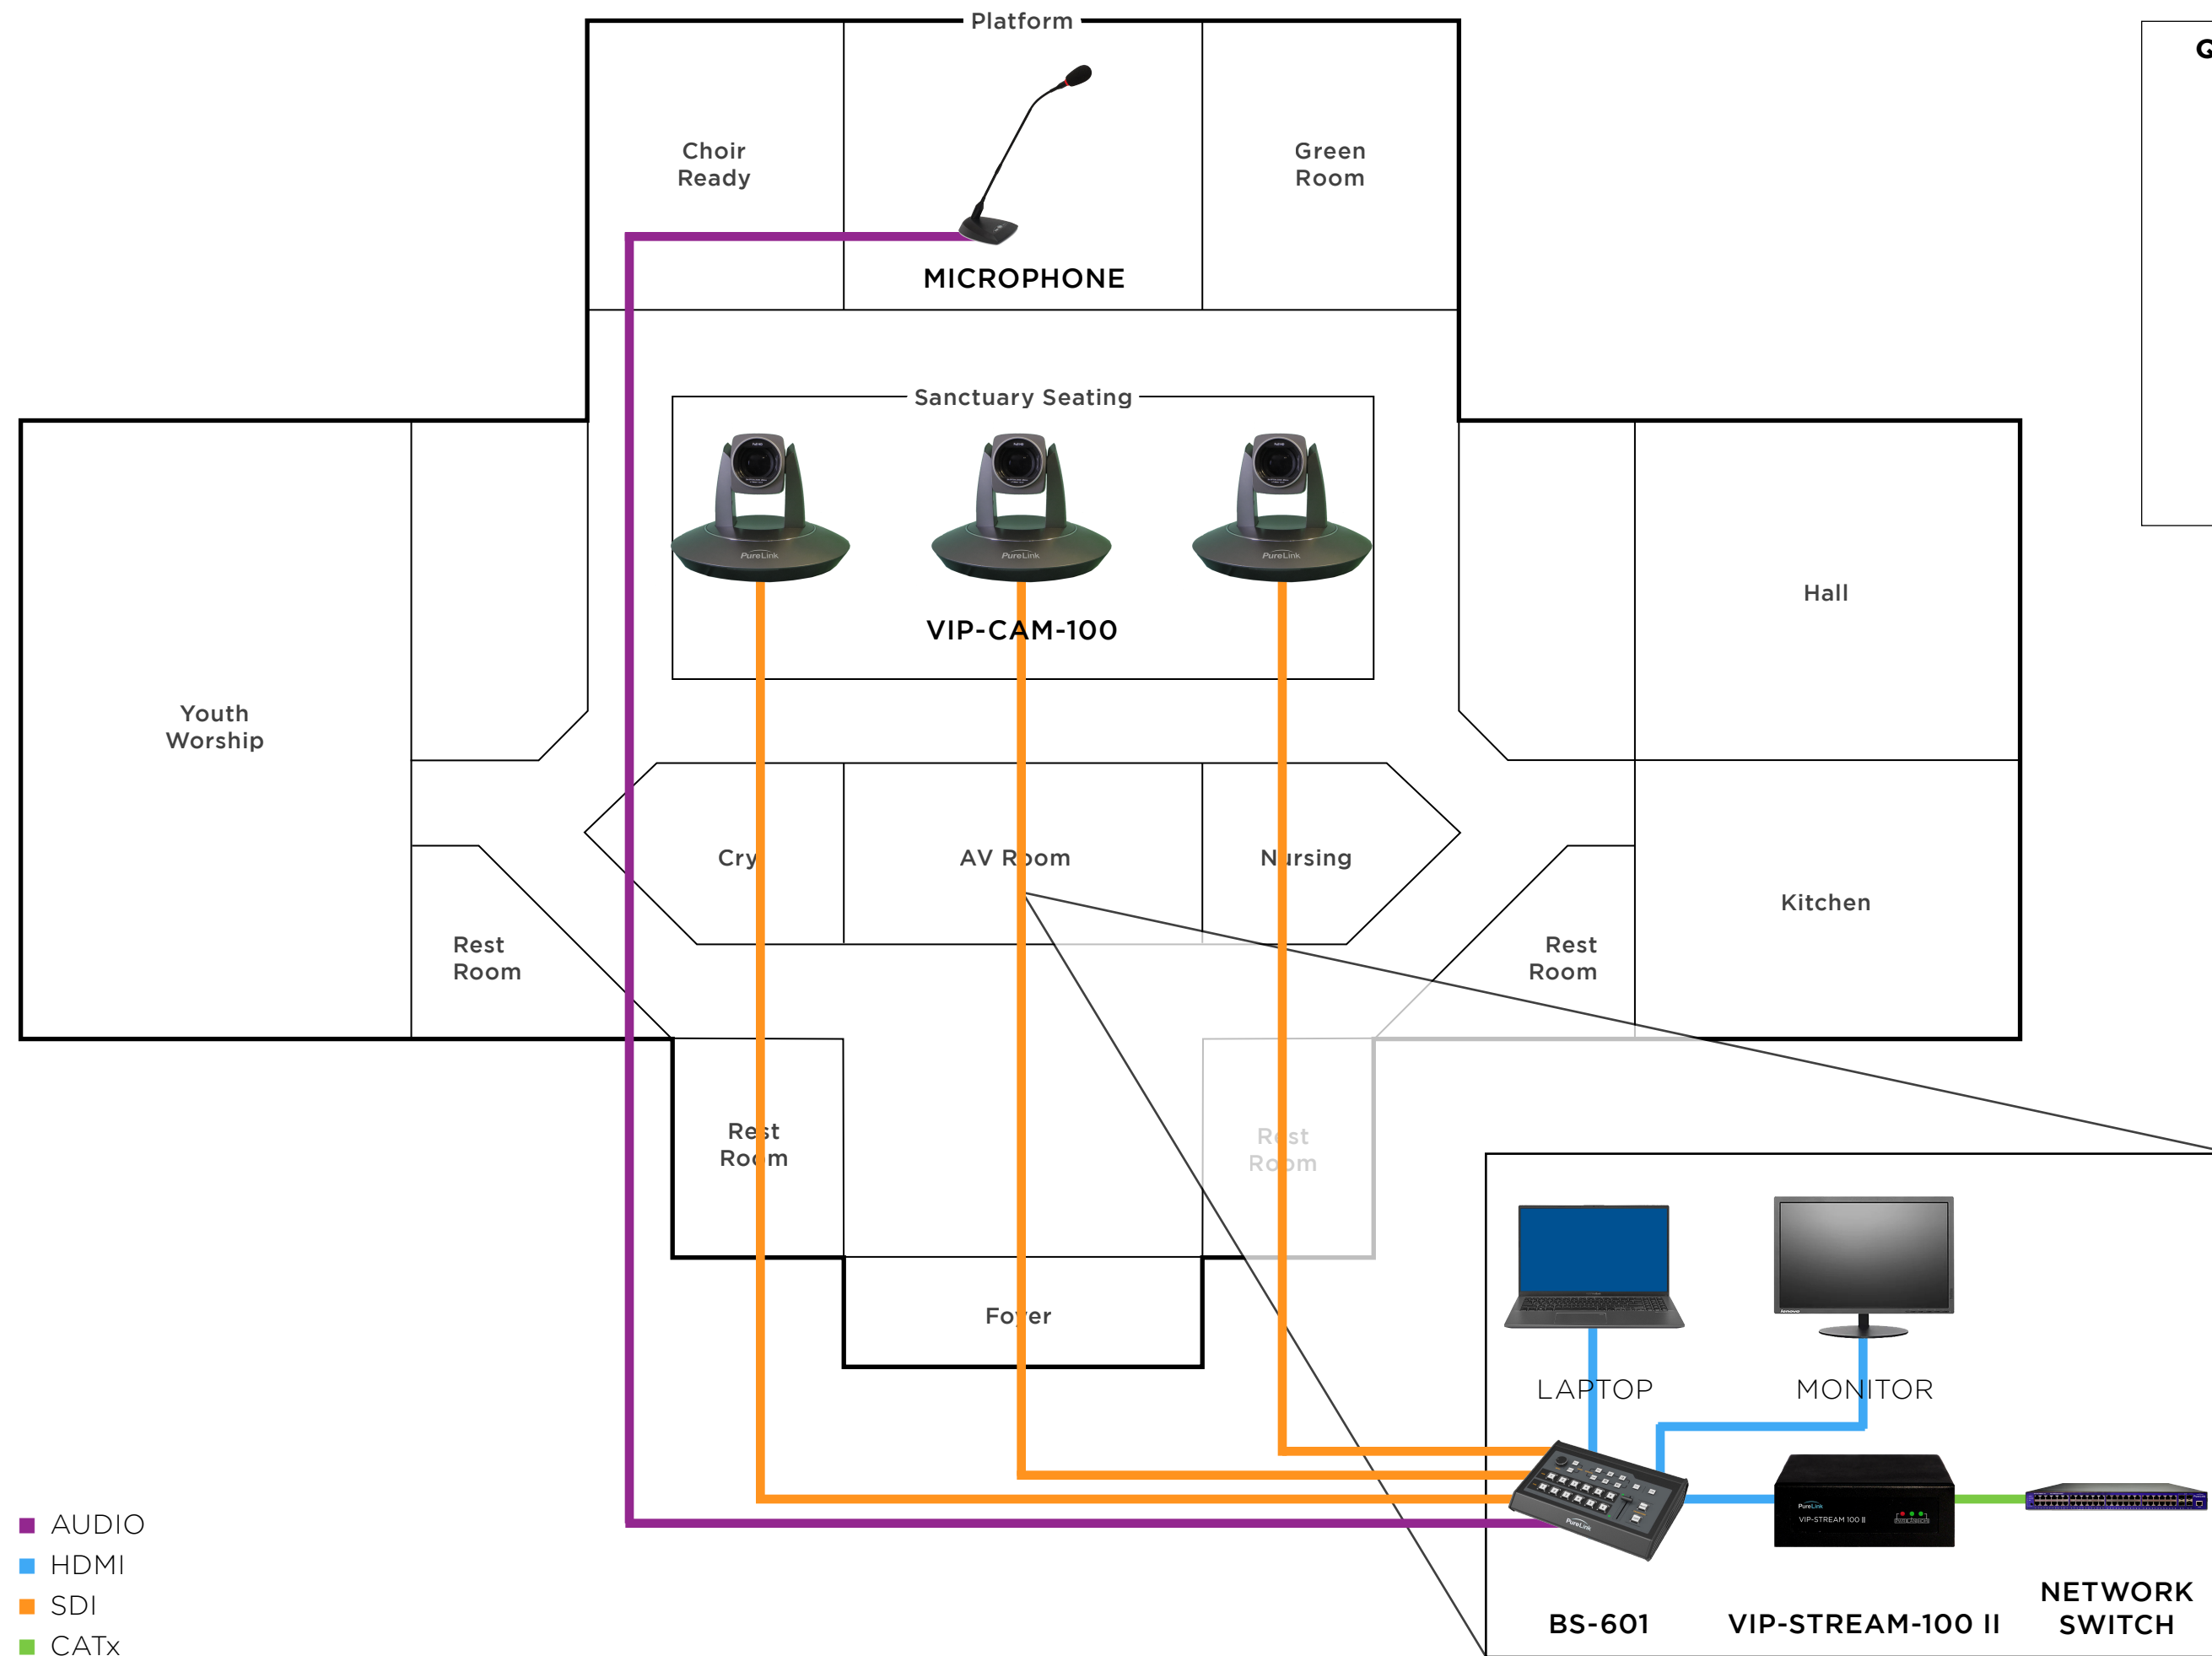

3-100-20X-PSW1-STR | (3) 20X CAMERAS WITH PRODUCTION SWITCHING, STREAMING

QTY	MODEL NO	DESCRIPTION	FUNCTION
3	VIP-CAM-100	PureStream PTZ H.264 Camera w 3G-SDI and HDMI output 20X performance optics - Full HD	PureStream PTZ H.264 Camera w 3G-SDI and HDMI output 20X performance optics - Full HD
1	BS-601	HDTools Production Switcher - (4) 3G-SDI in, (2) HDMI in, Program out, Multiview/Preview out - Cut/CrossFade/Wipe	HDTools Production Switcher - (4) 3G-SDI in, (2) HDMI in, Program out, Multiview/Preview out - Cut/CrossFade/Wipe/PIP/POP
1	VIP-STREAM-100 II	PureStream H.264 encoder with image capture, compatible with VLC Player, Facebook, YouTube, and any RTMP compatible player - Full HD	Sending live stream to Facebook, YouTube, Vimeo, etc.
3	PI-3GSDI-200	PureInstall 3G/HD-SDI Cable with TotalWire Technology - 20m	20m SDI from cameras to production switcher
1	PI1000-030	PureInstall HDMI Cable with TotalWire Technology, Secure Lock System - 3m	3m HDMI from production switcher to streaming encoder
1	CX-010	Certified CATx Cable with TotalWire Technology - 10m	10m CAT from streaming encoder to network switch